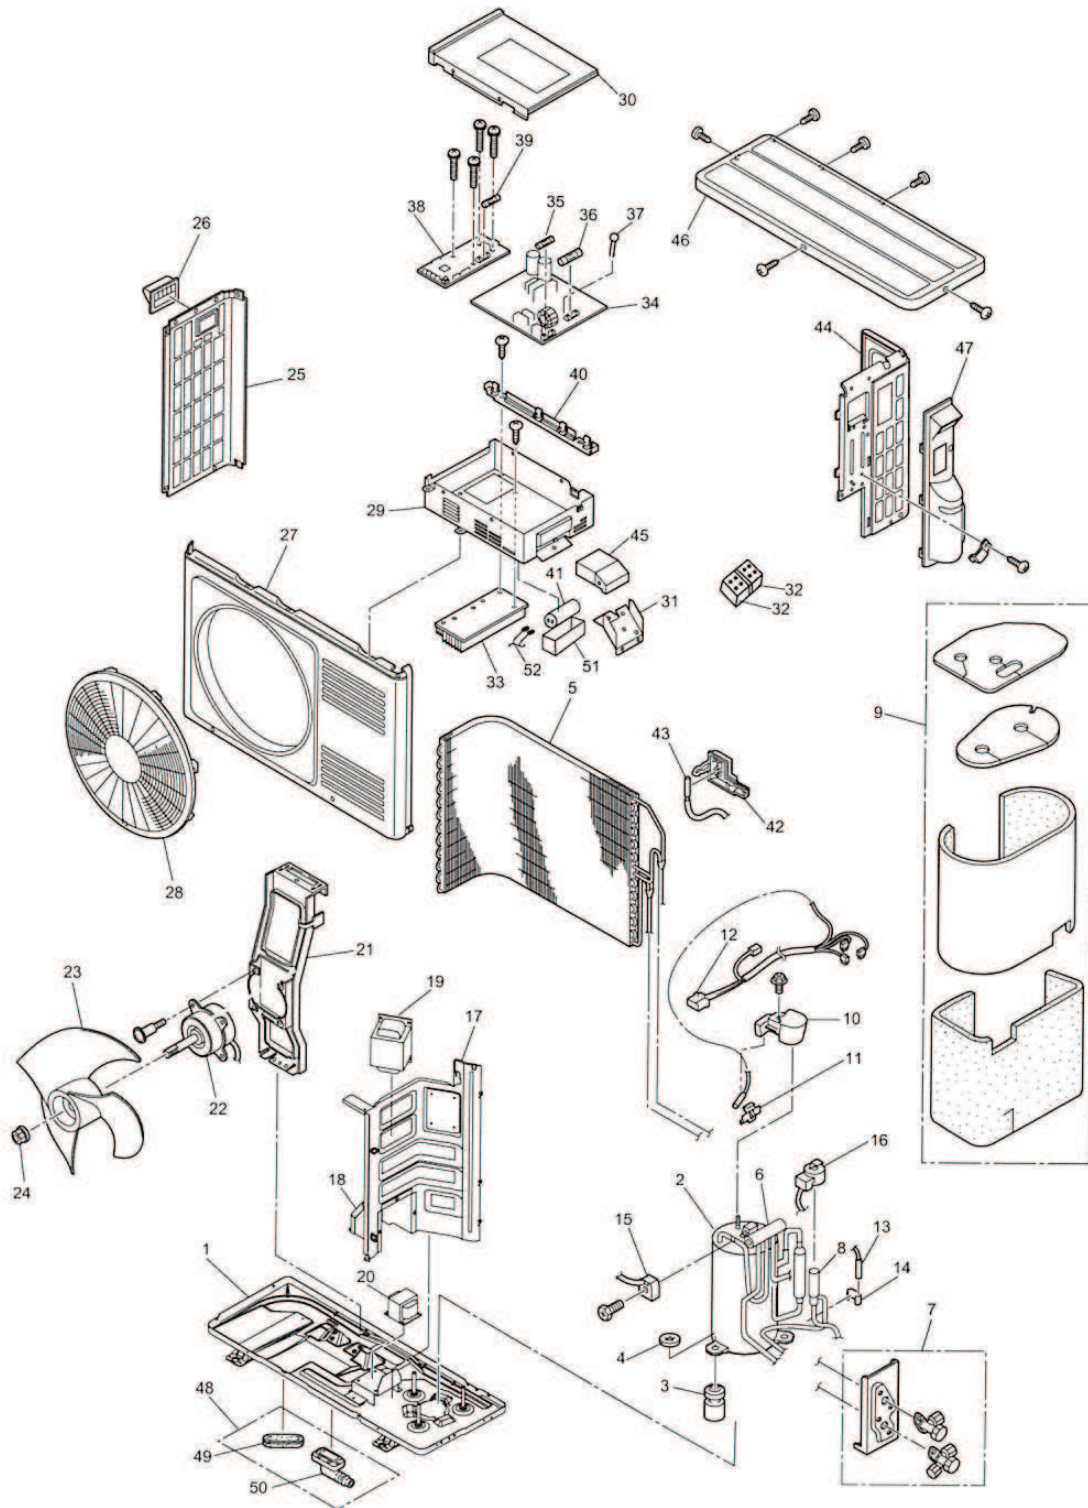

OUTDOOR UNIT  
MODEL: RAC-35NX2

OUTDOOR UNIT
--------------

NO	PARTS No.	PARTS No.	Q' TY	PARTS NAME
	RAC-35NX2	RAC-35NX2		
1	HWRAC-E14H2 A01	2ZVH100691D	1	BASE
2	HWRAC-E08H A02	1ZSA100256A	1	COMPRESSOR 750W 8.1kg
3	HWRAC-25YH4 A03	3TMW100288A	3	COMPRESSOR RUBBER
4	HWRAC-25YH4 A04	3SPF100108B	3	PUSH NUT
5	HWRAC-D10EX2 A02	0ZSA100309B	1	CONDENSER
6	HWRAC-35NX2 A01	EE0003573A	1	REVERSING VALVE
7	HWRAC-E08H A04	1ZSA100141A-R	1	SERVICE VALVE ASS'Y
8	HWRAC-E08H A05	2ZSA100493A	1	ELECTRIC EXPAN. VALVE
9	HWRAC-E08H A06	1ZSA100274A	1	SOUND PROOF COVER ASS'Y
10	HWRAC-E08H A07	1TRR100204A	1	O. L. R COVER
11	HWRAC-25YH4 A11	3WAW100401A	1	O. H THERMI. SUPPORT
12	HWRAC-25YH4 A01	2RVT100542A-R	1	CONNECTING CORD (COMP)
13	HWRAC-D10EX A08	RREL4782	1	THERMISTOR (DEFROST)
14	HWRAC-25YH4 A14	3WAE100229A	1	THERMISTOR SUPPORT
15	HWRAC-25YH4 A03	2ZKM100055D-R	1	COIL (REVERS. VALVE)
16	HWRAC-E08H A09	RRZA2397	1	COIL (EXPAN. VALVE)
17	HWRAC-25YH4 A17	1ZSA100158A	1	PARTITION (断熱付き)
18	HWRAC-25YH4 A18	2WBG100217A-R	1	REACTOR COVER
19	HWRAC-25YH4 A19	RRMJ3836	1	REACTOR 1
20	HWRAC-25YH4 A20	RRMH3837	1	REACTOR 2
21	HWRAC-D10EX A11	0WAK100064C-R	1	FAN MOTOR SUPPORT
22	HWRAC-25YH4 A22	RRMB3675	1	FAN MOTOR 40W 1.5kg
23	HWRAC-25YH4 A23	EB0002529A	1	PROPELLER FAN
24	HWRAC-25YH4 A24	2SMG100250A	1	NUT (PROPELLER, FAN)
25	HWRAC-25YH4 A25	2ZVH100133B	1	SIDE COVER (L)
26	HWRAC-25YH4 A26	2HUC100124A	1	HANDLE
27	HWRAC-E08H A10	1ZSA100155C	1	FRONT COVER
28	HWRAC-25YH4 A28	0WLG100067A	1	DISCHARGE GRILL
29	HWRAC-25YH4 A29	0WBD100119A-R	1	ELECTRIC PARTS PLATE
30	HWRAC-E08H A15	EE0003914A	1	ELECTRIC PARTS COVER
31	HWRAC-25YH4 A31	2WBD100206A-R	1	TERMINAL PLATE
32	HWRAC-25YH4 A32	RRPA2542-R	2	TERMINAL BOARD (2P)
33	HWRAC-25YH4 A33	2RZN100207A	1	HEAT SINK (REGULATOR 1)
34	HWRAC-35NX2 A02	EE0003724A	1	P. W. B. (MAIN)
35	HWRAC-E08H A11	RRPN1499	1	FUSE (15A)
36	HWRAC-25YH4 A36	RRPN2326	1	FUSE (3A)
37	HWRAC-25YH4 A37	RREL4757	1	VARISTOR
38	HWRAC-35NX2 A03	EE0003759A	1	P. W. B. (POWER)
39	HWRAC-25YH4 A39	RRPN2566-R	1	FUSE (1A)
40	HWRAC-25YH4 A40	2WBE100143A	1	SUPPORT (P. W. B.)
41	HWRAC-25YH4 A41	RRCH2784	1	CAPACITOR 45 $\mu$ F 200V
42	HWRAC-25YH4 A42	1WLG100071A	1	COVER (OUT DOOR THERMISTOR)
43	HWRAC-D10EX A17	RREL4783	1	THERMISTOR (OUT DOOR TEMP.)
44	HWRAC-E14H2 A03	2ZVH100487C	1	SIDE COVER (R)
45	HWRAC-25YH4 A45	2WBG100220A-R	1	TERMINAL COVER
46	HWRAC-25YH4 A46	2ZVH100135C	1	TOP COVER
47	HWRAC-25YH4 A47	0WBH100066A	1	SERVICE VALVE COVER
48	HWRAC-25YH4 A48	3ZKV100318A	1	BUSH ASS'Y
49	HWRAC-25YH4 A49	1TVW100133A	1	BUSH
50	HWRAC-25YH4 A50	1PKF100132A	1	DRAIN PIPE
51	HWRAC-25YH4 A51	2WBD100208A-R	1	COVER (CAPACITOR)
52	HWRAC-E08H A14	2RVK100224B-R	1	CORD ASS'Y