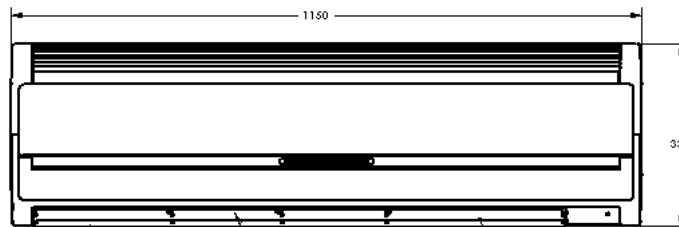

ABMESSUNGEN RAK-70PPA

Unit : mm

Vertical air deflector Discharge grill Horizontal air deflector

Viewed from back
(bottom direction pipe lead-out)

※ When piping is drawn horizontally, exchange the drain hose for the drain cap.

Wide pipe [ø 15.88]
Narrow pipe [ø 6.35]