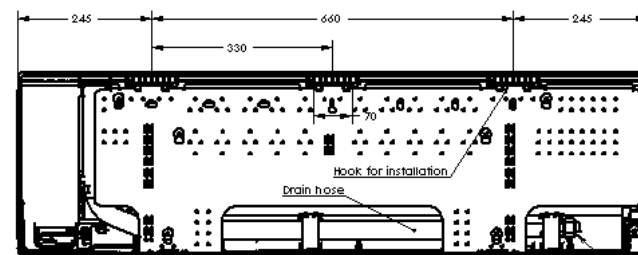

ABMESSUNGEN RAK-70PPA

Unit : mm

Vertical air deflector Discharge grill Horizontal air deflector

Viewed from back
(bottom direction pipe lead-out)

※ When piping is drawn horizontally, exchange the drain hose for the drain cap.

Wide pipe [ø 15.88]
Narrow pipe [ø 6.35]