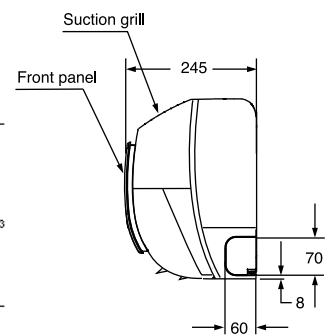

ABMESSUNGEN RAK-70PPA

Unit : mm

Vertical air deflector Discharge grill Horizontal air deflector

Viewed from back
(bottom direction pipe lead-out)

※ When piping is drawn horizontally, exchange the drain hose for the drain cap.

Wide pipe [ø 15.88]
Narrow pipe [ø 6.35]