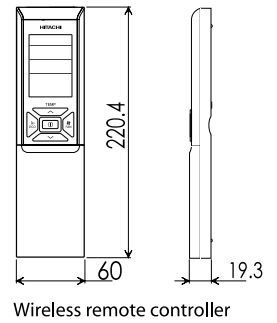

ABMESSUNGEN RAK-70PPA

Unit : mm

Vertical air deflector Discharge grill Horizontal air deflector

Viewed from back
(bottom direction pipe lead-out)

※ When piping is drawn horizontally, exchange the drain hose for the drain cap.

Wide pipe [ø 15.88]
Narrow pipe [ø 6.35]